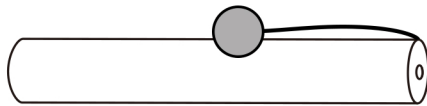

# AMT0112GN

W3-10X40mm(1pcs)

W5-(1pc)

W6-(1pcs)

A-400\*400\*12mm(1pc)

B-84\*420mm(1pc)

C-(1pc)

- We are committed to delivering customer-driven products that live up to your high standards.
- We encourage you to write a review sharing your experiences with the product.
- For further service:
  - Email us for further assistance: [pawzroad@gmail.com](mailto:pawzroad@gmail.com)
  - Subscribe our Youtube account "PAWZ Road" for Video Assembly Instruction.